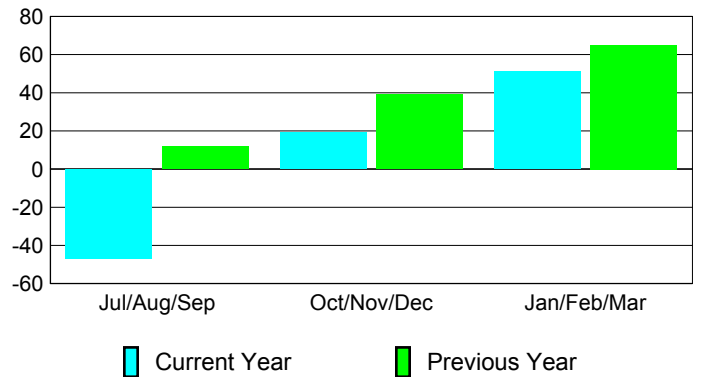

Comparison of Membership Gain/Loss

Current Year Compared to the Previous Year