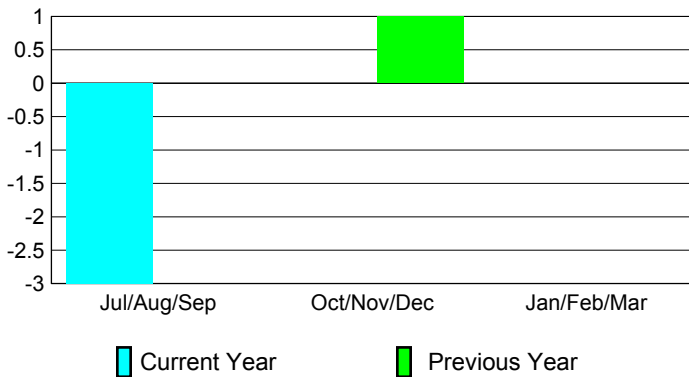

Comparison of Club Gain/Loss

Current Year Compared to the Previous Year