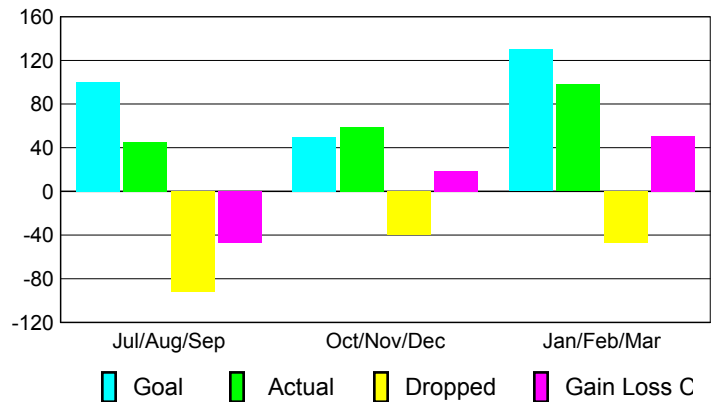

### YTD Status Quo Clubs 2009-2010

Status Quo Clubs Compared to Status Quo Members

## MEMBERSHIP

Membership Results  
2009-2010

Membership  
2008-2009

Month	Net Memb	Actual New	Actual Dropped	Gain/Loss of	Gain/Loss of
	Goal	Memb	Memb	Memb	Memb
Jul/Aug/Sep	100	45	-92	-47	12
Oct/Nov/Dec	50	59	-40	19	39
Jan/Feb/Mar	130	98	-47	51	65
<b>Totals</b>	<b>280</b>	<b>202</b>	<b>-179</b>	<b>23</b>	<b>116</b>

### Membership Results 2009-2010

Goal, New, Dropped, Gain/Loss

### Comparison of Membership Gain/Loss

Current Year Compared to the Previous Year