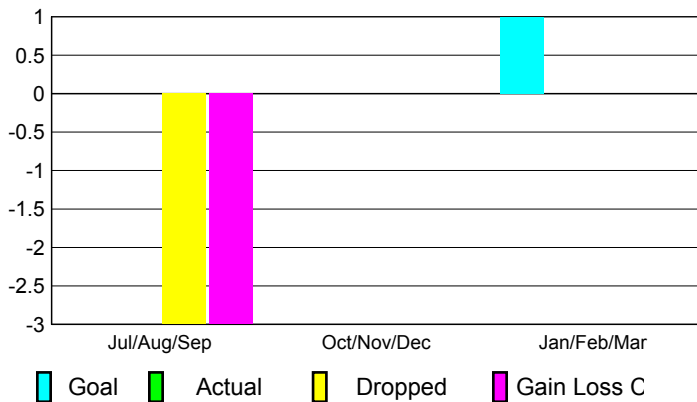

## CLUBS

Club Results  
2009-2010

Clubs  
2008-2009

Month	New Club	Actual New	Actual Dropped	Gain/Loss of	Gain/Loss of
	Goal	Clubs	Clubs	Clubs	Clubs
Jul/Aug/Sep	0	0	-3	-3	0
Oct/Nov/Dec	0	0	0	0	1
Jan/Feb/Mar	1	0	0	0	0
<b>Totals</b>	<b>1</b>	<b>0</b>	<b>-3</b>	<b>-3</b>	<b>1</b>

### Club Results 2009-2010

Goal, New, Dropped, Gain/Loss

### Comparison of Club Gain/Loss

Current Year Compared to the Previous Year